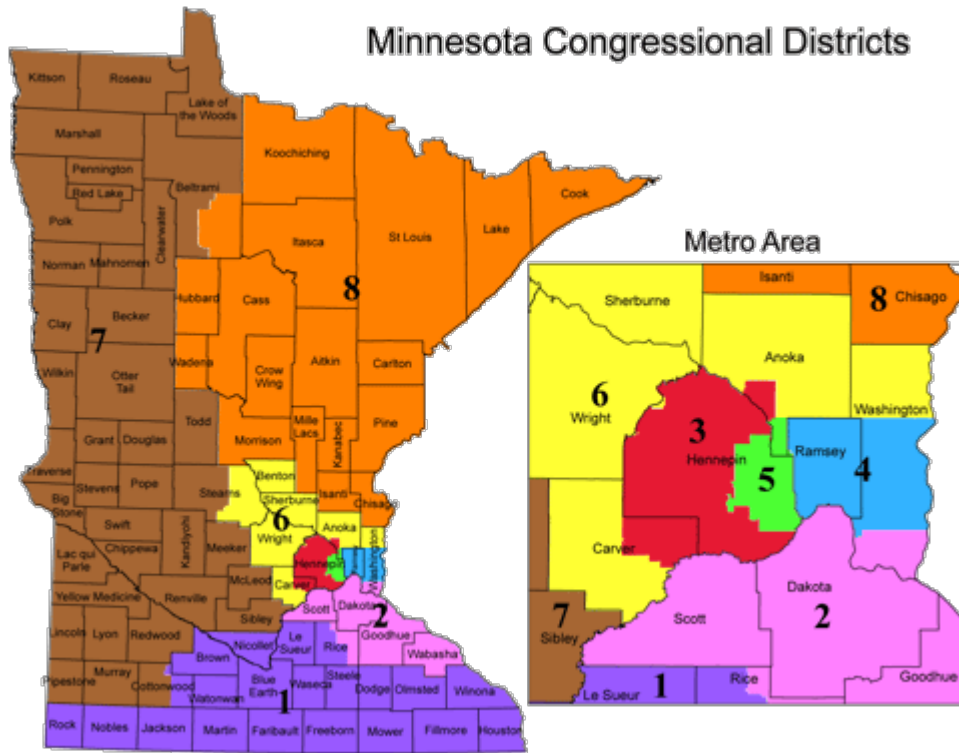

The United States is divided into 435 Congressional Districts — 8 in Minnesota — each with a population of about 710,000 individuals.

## U.S. House of Representatives

Each Congressional District elects a representative to the U.S. House for a two-year term. Representatives are also called congressmen/congresswomen. They hold 2-year terms.